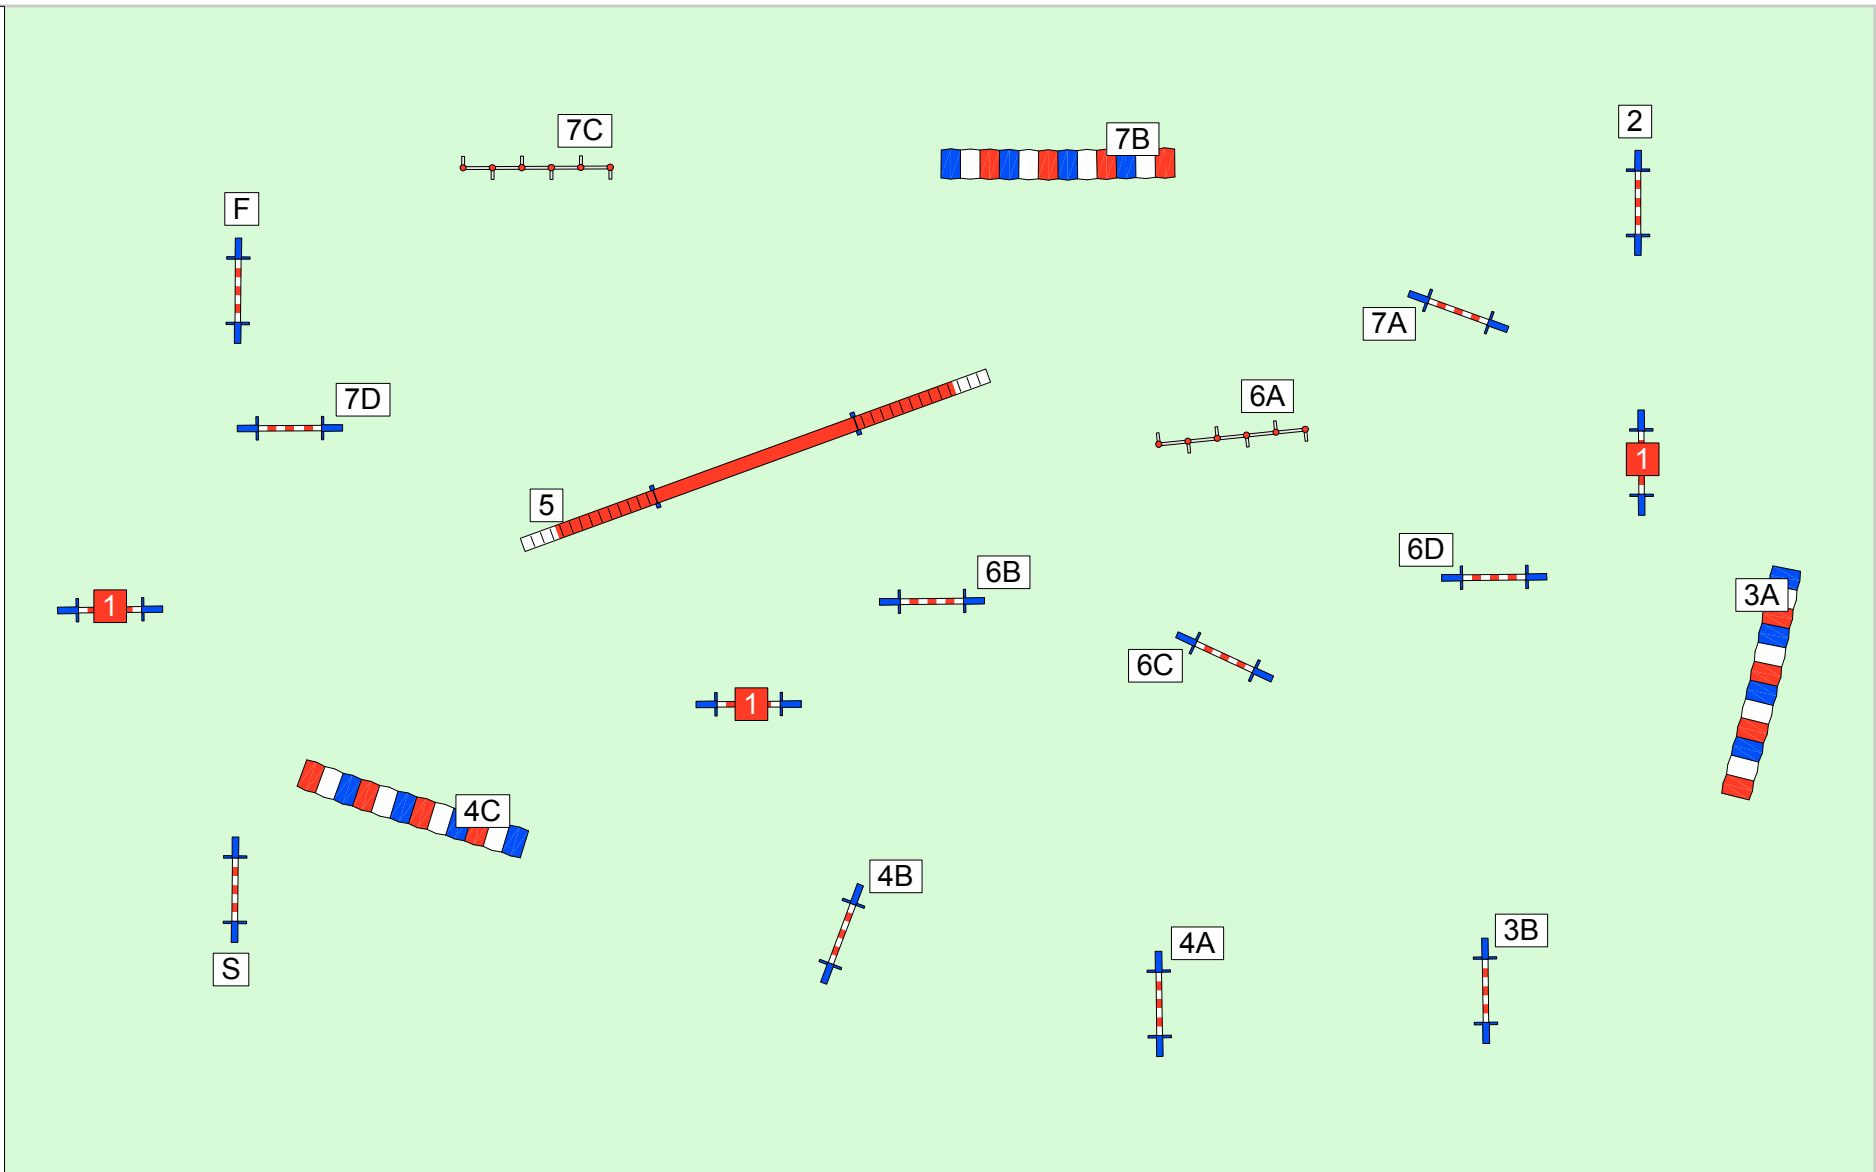

FHN  
12-09-2015

Snooker

Openings  
periode:  
3 t/m 7 mogen  
in willekeurige  
volgorde

Speeltijd:  
30: 69 sec.  
40: 66 sec.  
55: 63 sec.  
65: 62 sec.

Chief Judge

**Peter  
Borsje**

peter@tottebello.nl