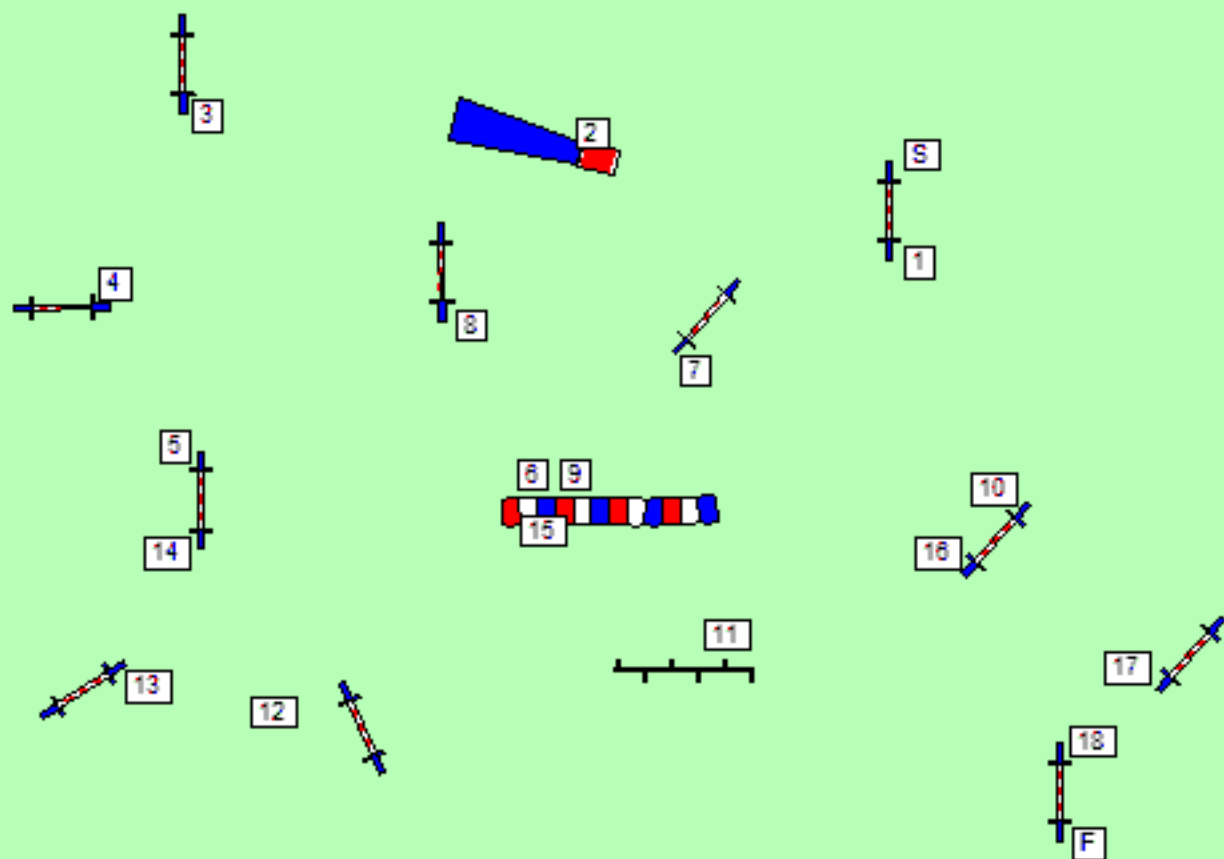

www.tottebello.nl

FHN

Nijmegen

14-09-2014

Deb. klasse

Jumping

Length: 130 m

Judge
**Peter
Borsje**